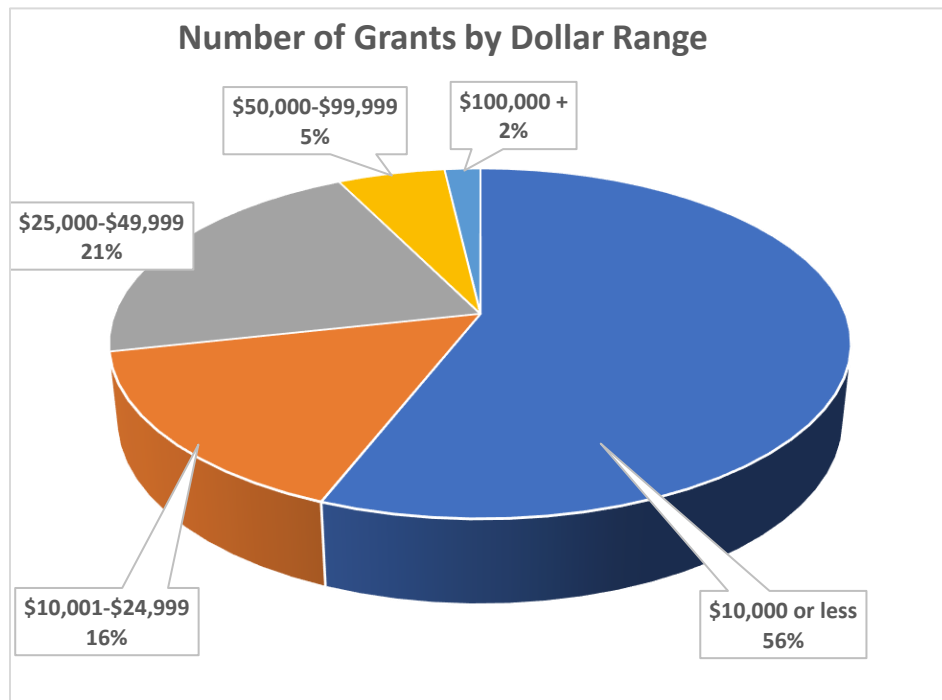

In 2017 the Kirkpatrick Foundation distributed grants totaling \$1,955,938 averaging approximately \$18,000 per grant to 109 nonprofit partners who strive to create impact in the areas of arts and culture, education, animal wellbeing, environmental conservation, and historic preservation.