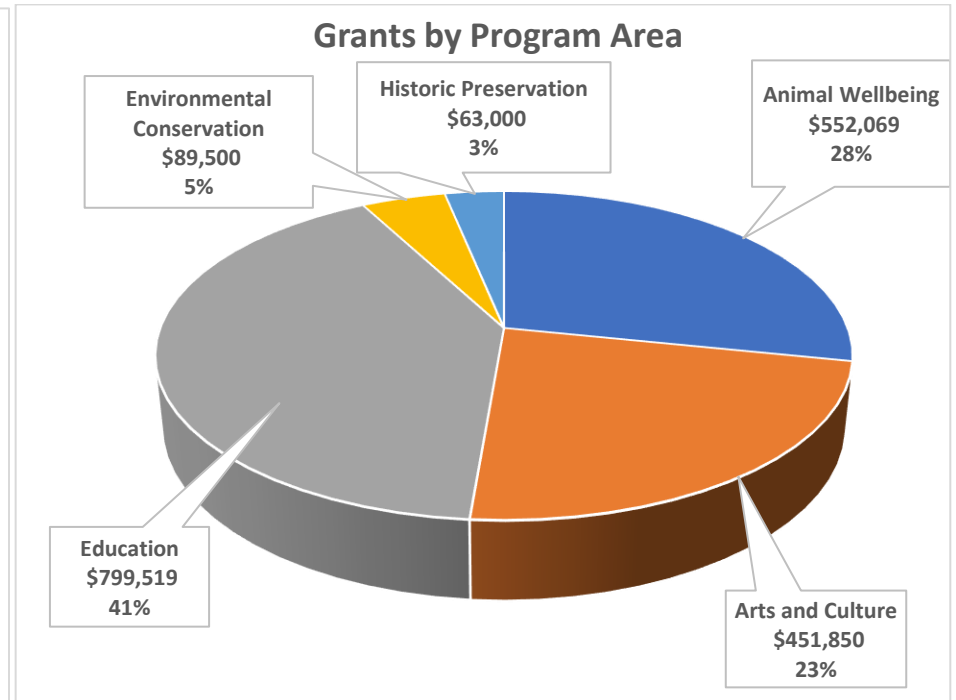

In 2017 the Kirkpatrick Foundation distributed grants totaling \$1,955,938 averaging approximately \$18,000 per grant to 109 nonprofit partners who strive to create impact in the areas of arts and culture, education, animal wellbeing, environmental conservation, and historic preservation.

Animal Wellbeing

Faunalytics
American Association of Zoo Veterinarians
Paws Chicago
Pets Helping People
Animal Grantmakers
Washington County Society for the Prevention of Cruelty to Animals
Oklahoma Large Animal First Responders
Bella Foundation
Pet Food Pantry of Oklahoma City
Animal Folks
Pet Angels Rescue
Tiny Paws Kitten Rescue
Oklahoma Veterinary Medical Foundation
National Disaster Search Dog Foundation
Baptist General Convention of the State of Oklahoma
Mercy for Animals
American Humane Association
WildCare Foundation
University of Central Oklahoma Foundation
Oklahoma State University Foundation
Ground Zero K9 Emergency Training