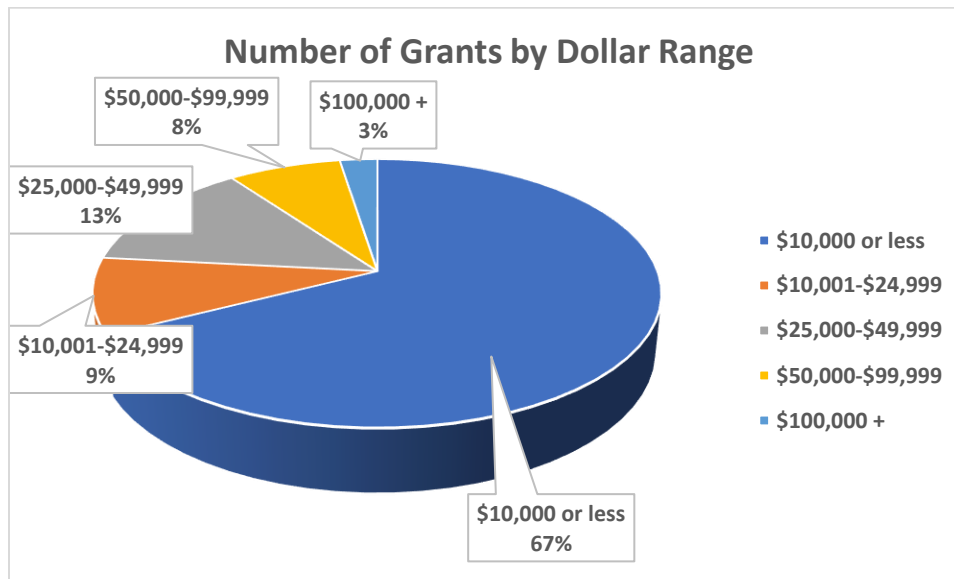

In 2018 the Kirkpatrick Foundation distributed grants totaling \$1,910,730 averaging approximately \$16,000 per grant to 1119 nonprofit partners who strive to create impact in the areas of arts and culture, education, animal wellbeing, environmental conservation, and historic preservation.