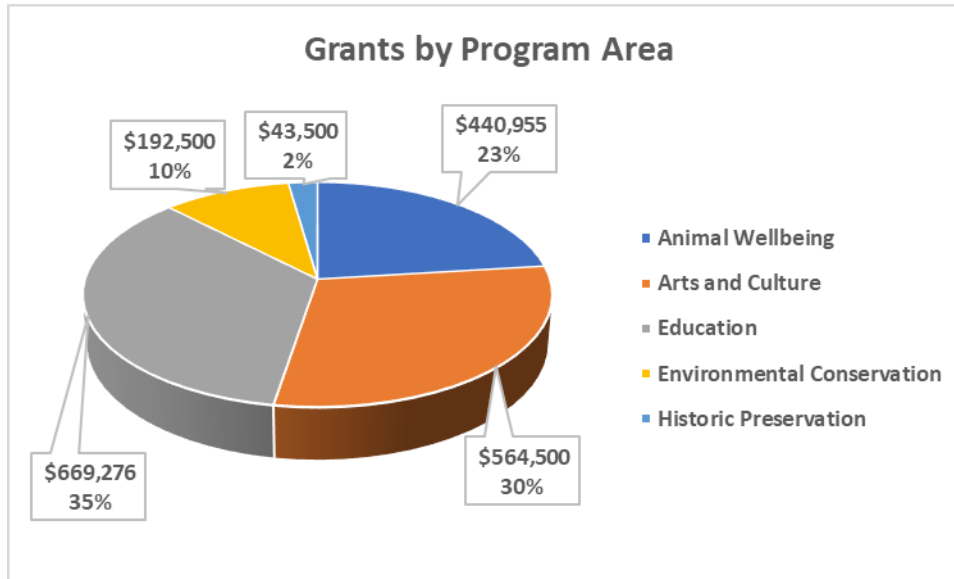

In 2018 the Kirkpatrick Foundation distributed grants totaling \$1,910,730 averaging approximately \$16,000 per grant to 1119 nonprofit partners who strive to create impact in the areas of arts and culture, education, animal wellbeing, environmental conservation, and historic preservation.